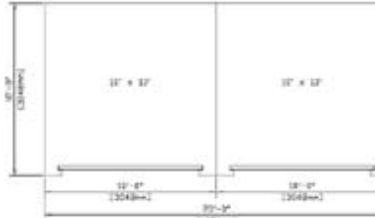

Model	Size	Units	10' x 20'	Individual Unit Mix			Unit Price*
				10' x 10'	5' x 10'	5' x 5'	
10101	10' x 10'	1	-	1	-	-	\$5678
10201	10' x 20'	1	1	-	-	-	\$9186
10202	10' x 20'	2	-	2	-	-	\$9843
10203	10' x 20'	3	-	1	2	-	\$10,426
10204	10' x 20'	4	-	-	4	-	\$10,997
10208	10' x 20'	8	-	-	-	8	\$12,167
08201	8' x 20'	1	1	-	-	-	\$8072
08202	8' x 20'	2	-	2	-	-	\$8689
08203	8' x 20'	3	-	1	2	-	\$9361
08204	8' x 20'	4	-	-	4	-	\$9703
08208	8' x 20'	8	-	-	-	8	\$11,418
10301	10' x 30'	1	-	-	-	-	\$14,346
13201	13' x 20'	1	-	-	-	-	\$15,198
13202	13' x 20'	2	-	-	-	-	\$16,283

Adjustable Feet	10' x 10'	10' x 20'	10' x 30'
Available on 125psf Floor Load	\$190.00	\$275.00	\$400.00

Available Sizes :
 10' x 10', 8' x 20',
 10' x 20', 13' x 20',
 10' x 30'

Available Sizes :
 8' x 20', 10' x 20',
 13' x 20'

Available Sizes :
 8' x 20', 10' x 20'

Available Sizes :
 8' x 20', 10' x 20'

Available Sizes :
 8' x 20', 10' x 20'