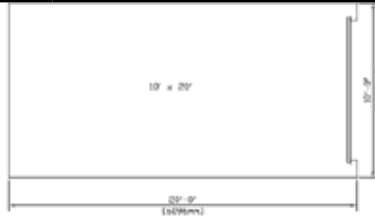

Adjustable Feet	10' x 10'	10' x 20'	10' x 30'
Available on 125psf Floor Load	$190.00	$275.00	$400.00

Available Sizes :
10' x 10', 8' x 20',
10' x 20', 13' x 20',
10' x 30'