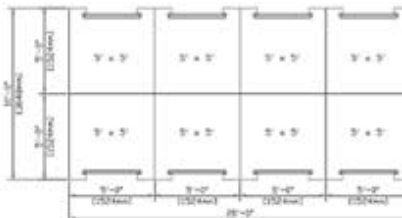

Model	Size	Units	10' x 20'	Individual Unit Mix			Unit Price*
				10' x 10'	5' x 10'	5' x 5'	
10101	10' x 10'	1	-	1	-	-	\$5678
10201	10' x 20'	1	1	-	-	-	\$9186
10202	10' x 20'	2	-	2	-	-	\$9843
10203	10' x 20'	3	-	1	2	-	\$10,426
10204	10' x 20'	4	-	-	4	-	\$10,997
10208	10' x 20'	8	-	-	-	8	\$12,167
08201	8' x 20'	1	1	-	-	-	\$8072
08202	8' x 20'	2	-	2	-	-	\$8689
08203	8' x 20'	3	-	1	2	-	\$9361
08204	8' x 20'	4	-	-	4	-	\$9703
08208	8' x 20'	8	-	-	-	8	\$11,418
10301	10' x 30'	1	-	-	-	-	\$14,346
13201	13' x 20'	1	-	-	-	-	\$15,198
13202	13' x 20'	2	-	-	-	-	\$16,283

Adjustable Feet	10' x 10'	10' x 20'	10' x 30'
Available on 125psf Floor Load	\$190.00	\$275.00	\$400.00

Available Sizes :
 10' x 10', 8' x 20',
 10' x 20', 13' x 20',
 10' x 30'

Available Sizes :
 8' x 20', 10' x 20',
 13' x 20'

Available Sizes :
 8' x 20', 10' x 20'

Available Sizes :
 8' x 20', 10' x 20'

Available Sizes :
 8' x 20', 10' x 20'