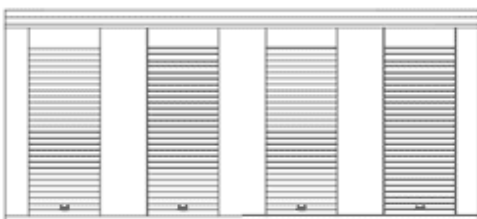

Model	Size	Units	10' x 20'	Individual Unit Mix			Unit Price*
				10' x 10'	5' x 10'	5' x 5'	
10101	10' x 10'	1	-	1	-	-	\$5678
10201	10' x 20'	1	1	-	-	-	\$9186
10202	10' x 20'	2	-	2	-	-	\$9843
10203	10' x 20'	3	-	1	2	-	\$10,426
10204	10' x 20'	4	-	-	4	-	\$10,997
10208	10' x 20'	8	-	-	-	8	\$12,167
08201	8' x 20'	1	1	-	-	-	\$8072
08202	8' x 20'	2	-	2	-	-	\$8689
08203	8' x 20'	3	-	1	2	-	\$9361
08204	8' x 20'	4	-	-	4	-	\$9703
08208	8' x 20'	8	-	-	-	8	\$11,418
10301	10' x 30'	1	-	-	-	-	\$14,346
13201	13' x 20'	1	-	-	-	-	\$15,198
13202	13' x 20'	2	-	-	-	-	\$16,283

Adjustable Feet	10' x 10'	10' x 20'	10' x 30'
Available on 125psf Floor Load	\$190.00	\$275.00	\$400.00

Available Sizes :
 10' x 10', 8' x 20',
 10' x 20', 13' x 20',
 10' x 30'

Available Sizes :
 8' x 20', 10' x 20',
 13' x 20'

Available Sizes :
 8' x 20', 10' x 20'

Available Sizes :
 8' x 20', 10' x 20'

Available Sizes :
 8' x 20', 10' x 20'