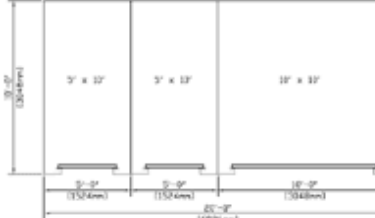

Model	Size	Units	10' x 20'	Individual Unit Mix			Unit Price*
				10' x 10'	5' x 10'	5' x 5'	
10101	10' x 10'	1	-	1	-	-	\$5678
10201	10' x 20'	1	1	-	-	-	\$9186
10202	10' x 20'	2	-	2	-	-	\$9843
10203	10' x 20'	3	-	1	2	-	\$10,426
10204	10' x 20'	4	-	-	4	-	\$10,997
10208	10' x 20'	8	-	-	-	8	\$12,167
08201	8' x 20'	1	1	-	-	-	\$8072
08202	8' x 20'	2	-	2	-	-	\$8689
08203	8' x 20'	3	-	1	2	-	\$9361
08204	8' x 20'	4	-	-	4	-	\$9703
08208	8' x 20'	8	-	-	-	8	\$11,418
10301	10' x 30'	1	-	-	-	-	\$14,346
13201	13' x 20'	1	-	-	-	-	\$15,198
13202	13' x 20'	2	-	-	-	-	\$16,283

Adjustable Feet	10' x 10'	10' x 20'	10' x 30'
Available on 125psf Floor Load	\$190.00	\$275.00	\$400.00

Available Sizes :
 10' x 10', 8' x 20',
 10' x 20', 13' x 20',
 10' x 30'

Available Sizes :
 8' x 20', 10' x 20',
 13' x 20'

Available Sizes :
 8' x 20', 10' x 20'

Available Sizes :
 8' x 20', 10' x 20'

Available Sizes :
 8' x 20', 10' x 20'