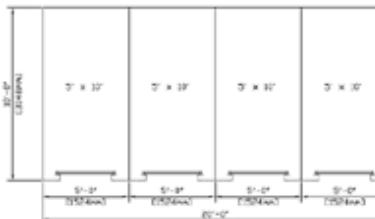

Model	Size	Units	10' x 20'	Individual Unit Mix			Unit Price*
				10' x 10'	5' x 10'	5' x 5'	
10101	10' x 10'	1	-	1	-	-	\$5678
10201	10' x 20'	1	1	-	-	-	\$9186
10202	10' x 20'	2	-	2	-	-	\$9843
10203	10' x 20'	3	-	1	2	-	\$10,426
10204	10' x 20'	4	-	-	4	-	\$10,997
10208	10' x 20'	8	-	-	-	8	\$12,167
08201	8' x 20'	1	1	-	-	-	\$8072
08202	8' x 20'	2	-	2	-	-	\$8689
08203	8' x 20'	3	-	1	2	-	\$9361
08204	8' x 20'	4	-	-	4	-	\$9703
08208	8' x 20'	8	-	-	-	8	\$11,418
10301	10' x 30'	1	-	-	-	-	\$14,346
13201	13' x 20'	1	-	-	-	-	\$15,198
13202	13' x 20'	2	-	-	-	-	\$16,283

Adjustable Feet	10' x 10'	10' x 20'	10' x 30'
Available on 125psf Floor Load	\$190.00	\$275.00	\$400.00

Available Sizes :
 10' x 10', 8' x 20',
 10' x 20', 13' x 20',
 10' x 30'

Available Sizes :
 8' x 20', 10' x 20',
 13' x 20'

Available Sizes :
 8' x 20', 10' x 20'

Available Sizes :
 8' x 20', 10' x 20'

Available Sizes :
 8' x 20', 10' x 20'