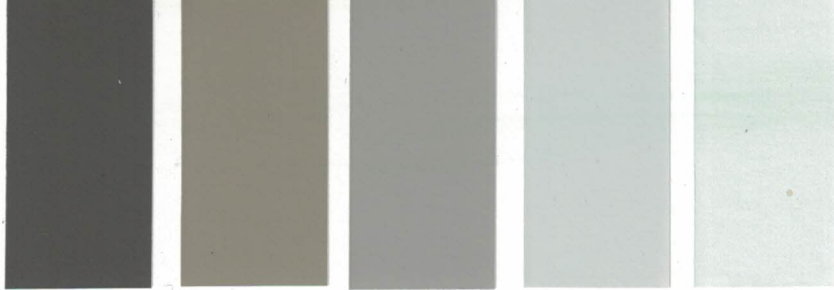

Charcoal
Thrifty | Prime

Desert
Prime

Gray
Thrifty | Prime

Polar
Thrifty | Prime

Brilliant
Prime